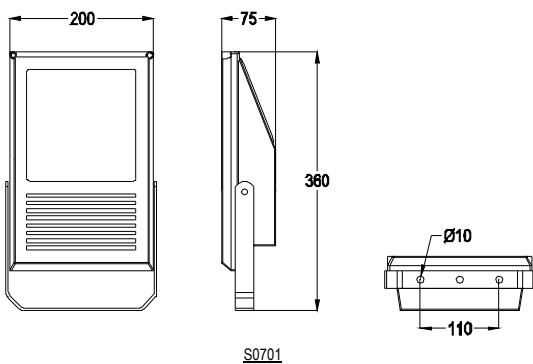

Color of housing

- Black / White

Features:

Electrical System

- Built in control gear suitable for 70W HID lamps.

Housing

- High pressure aluminium die – cast housing.

Reflector

- High purity anodized hammered finished aluminium reflector.

Mounting Bracket

- Steel mounting bracket coated with epoxy powder.

Dimension:

Photometric Curve:

Note: Photometric result tested based on 5500lm MH 70W double ended tube