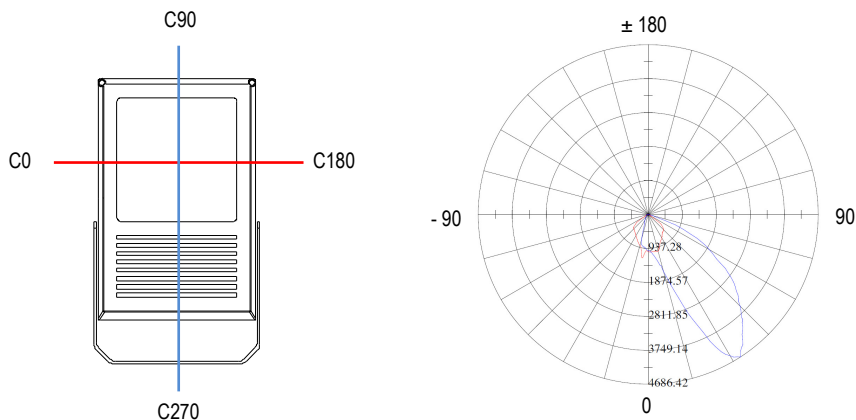

- High purity anodized hammered finished aluminium reflector.

Mounting Bracket

- Steel mounting bracket coated with epoxy powder.

Dimension:

Photometric Curve:

Note: Photometric result tested based on 5500lm MH 70W double ended tube